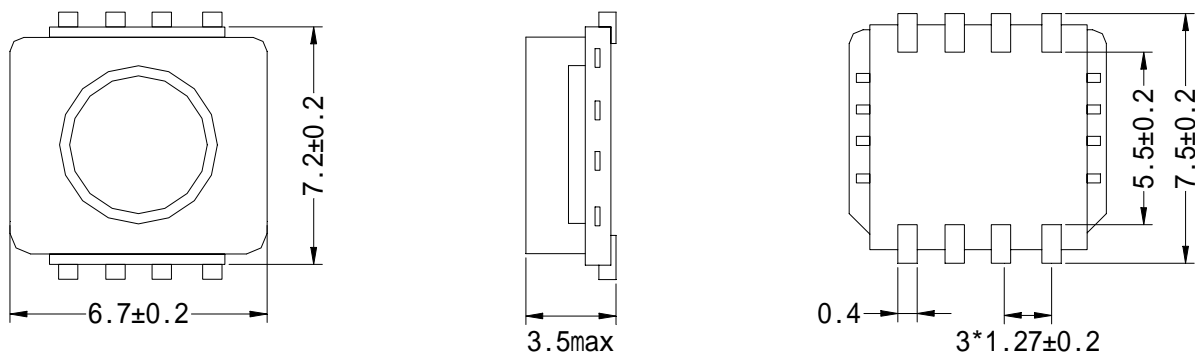

ESL-73 (For DSC Camera)

Description:

This magnetic was developed for DC-DC Converter application.
Max power output: 1.0 W max

Features:

- Low profile type Drum
- Low loss
- Low cost

Application:

- DSC Camera
- LCD TV
- Camcorder, DV
- GPS

Temperature & Humidity :

Operating Temperature Range	0°C ~ +60°C
Storage Temperature Range	-40°C ~ +70°C
Humidity	95% RH max

Package:

Taping & Reel standard package.

Dimension: mm

All specification is designed by customer demand.